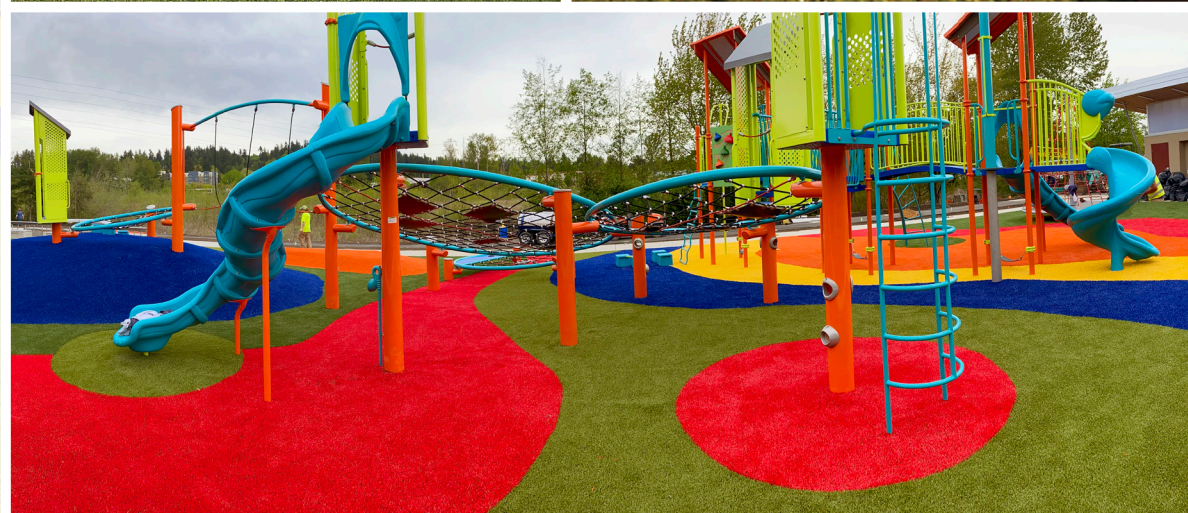

Colors available in
Playground Grass Ultra: